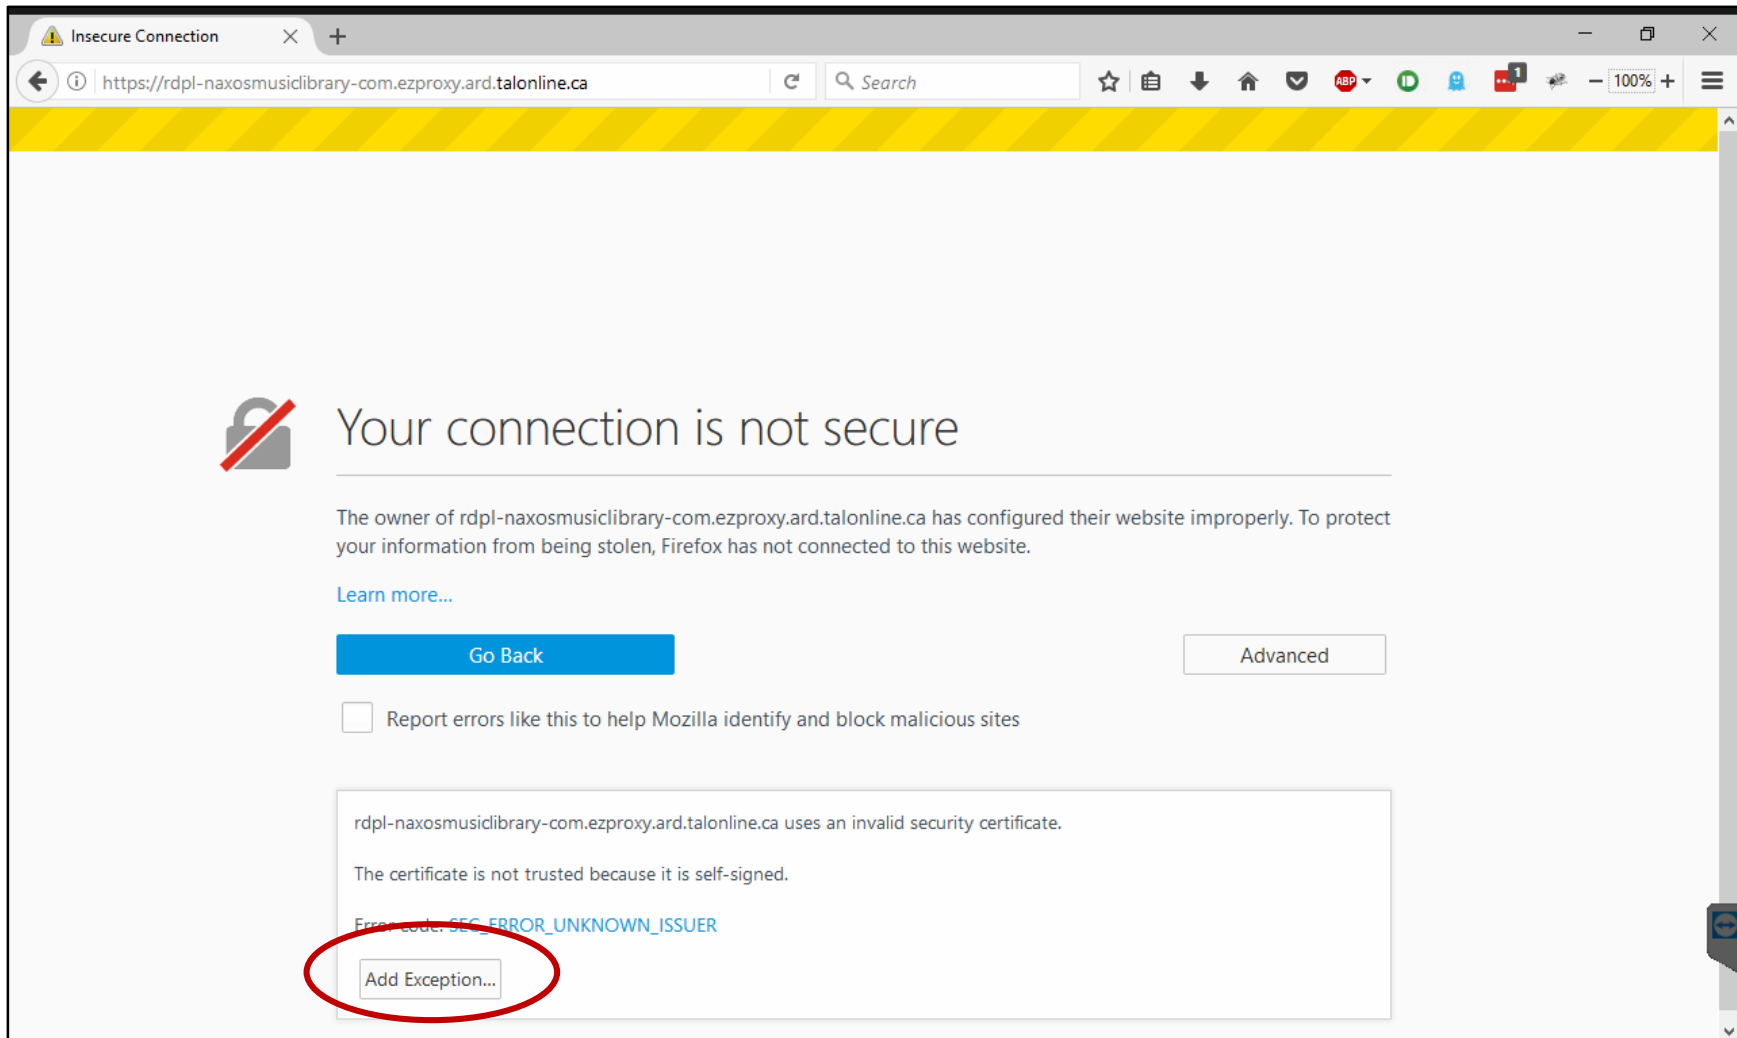

[Learn more...](#)

[Go Back](#)

Report errors like this to help Mozilla identify and block malicious sites

[Advanced](#)

1. Click on the  
ADVANCED button.

2. Click on the Add Exception button.

Insecure Connection